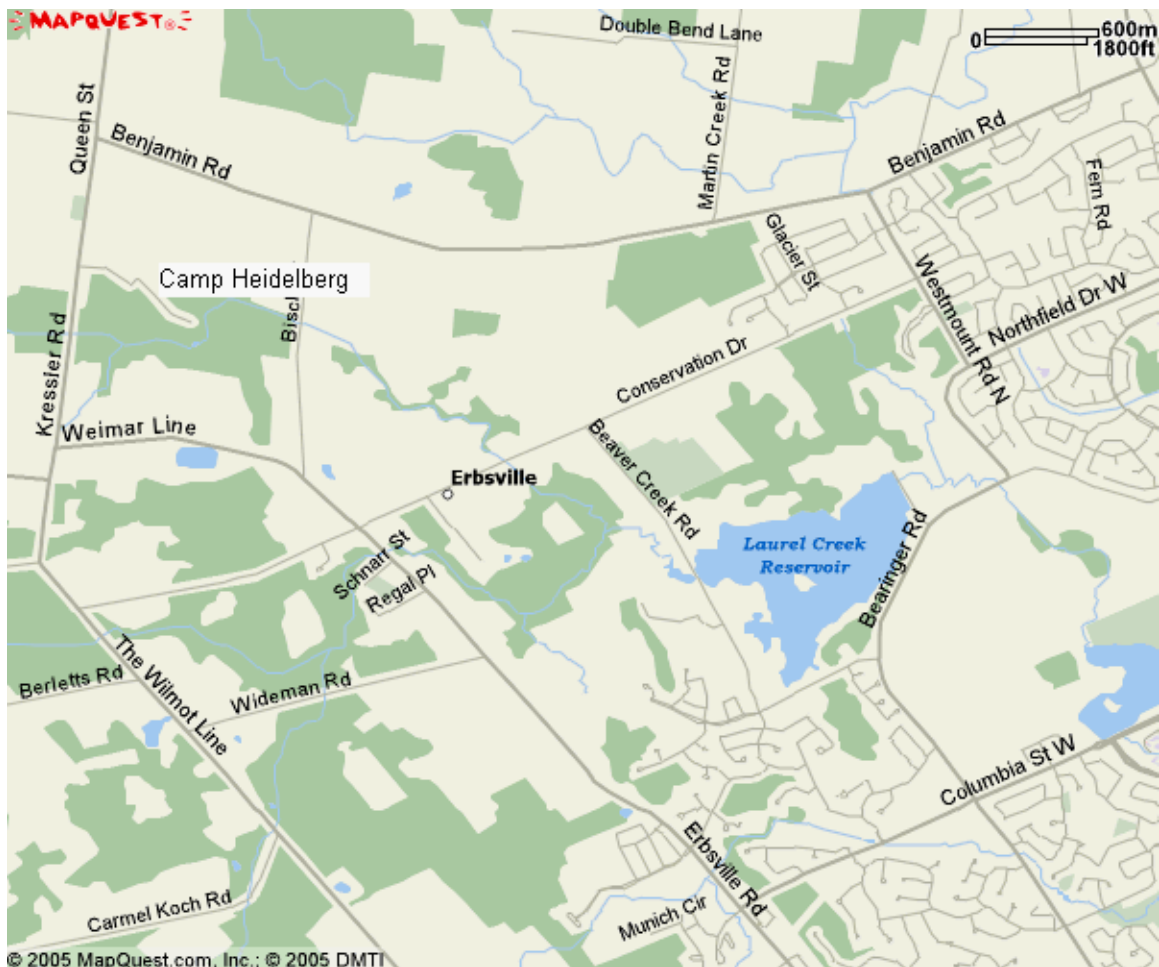

Camp Heidelberg

Take Columbia Street to Erbsville Road.

Turn right onto Erbsville Road.

Take Erbsville Road 4.6km to Regional Road 16 (Kressler Road).

Turn right onto Regional Road 16.

Take Regional Road 16 1km to Camp Heidelberg. It is located on the right.